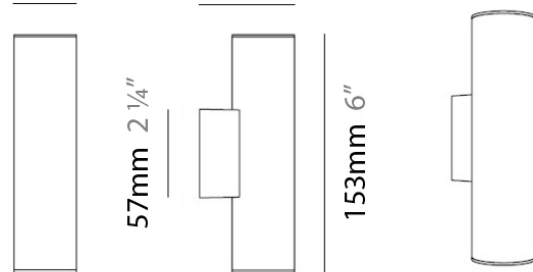

PHYSICAL

Shape: Cylinder
 Diameter (mm): 108
 Diameter (in): 4 1/4
 Length (mm): 40
 Length (in): 1 9/16
 Height (mm): 103
 Height (in): 4 1/16
 Extension (mm): 61
 Extension (in): 2 3/8
 Light Distribution: Uplight
 Weight (kg): 1.4
 Weight (lbs): 3
 Fixture Finish: Chrome
 Fixture Material: Metal

GENERAL

Series: Tub LED
 Brand: Milan
 Division: Design
 Mounting Type: Surface
 Mounting Location: Wall
 Subcategory: Up/Down Light

PHYSICAL

Shape: Cylinder
 Diameter (mm): 108
 Diameter (in): 4 1/4
 Length (mm): 40
 Length (in): 1 9/16
 Height (mm): 153
 Height (in): 6
 Extension (mm): 61
 Extension (in): 2 3/8
 Light Distribution: Direct / Indirect
 Weight (kg): 1.4
 Weight (lbs): 3
 Fixture Finish: WHI
 Fixture Material: Metal

OPTICAL

RATINGS AND CERTIFICATIONS

Certified By: CSA Certified to UL and CSA Standards
 IP rating: IP20

Ø108mm 4 1/4"

J-Box cover plate Included

40mm 1 9/16" 61mm 2 3/8"

PROJECT	
TYPE	
NOTES	
QUANTITY	
DATE	

TUB LED SURFACE

D93203

GENERAL

Series: Tub LED
 Brand: Milan
 Division: Design
 Mounting Type: Surface
 Mounting Location: Wall
 Subcategory: Spots

PHYSICAL

Diameter (mm): 40
 Diameter (in): 1 ⁹/₁₆
 Length (mm): 70
 Length (in): 2 ³/₄
 Height (mm): 100
 Height (in): 3 ¹⁵/₁₆
 Extension (mm): 120
 Extension (in): 4 ³/₄